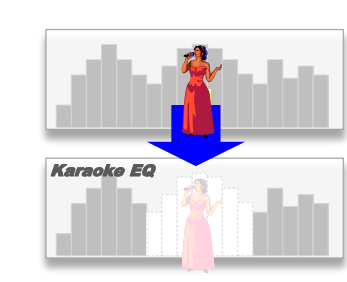

MEX-N5300BT Key Features

SOUND

Built-in High Power Amplifier

Built-in 4-channel amplifier delivers magnificent 55 watts x 4 (max. at 4 ohms) / 20 watts x 4 (RMS at 4 ohms) output power, that gives remarkably loud and natural sound even before you crank up the volume.

55Wx4 MAX
20Wx4 RMS
OUTPUT POWER

EXTRA BASS™

Feel the earth rumbling, deep and loud bass sound by EXTRA BASS™! It overcomes engine noise and reproduces clear punchy sound at any volume level. The 2-mode boost steps allow you to get delicate and heavy boost settings to your liking.

10-band Equalizer with Preset Karaoke Setting.

EQ10 is a 10-band equalizer with 10 presets for easy and effective frequency adjustment for various listening environment. The latest version features “Karaoke” position that fades vocal frequency for your karaoke exercise!

Various Presets
8-genres
1-karaoke Position
1-manual Preset