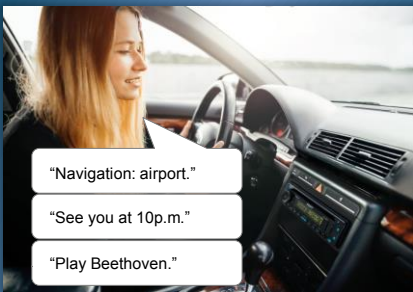

## SMARTPHONE CONNECTIVITY

### Dual\* BLUETOOTH® Connection with One-touch NFC\*\* Pairing

Just touch backside of your NFC-compatible phone to the volume knob for instant Bluetooth® pairing, connection/disconnection and activation of "Music Center." Furthermore, you can pair and connect 2 devices at once.

### Voice Control On Android™ Phones

Use voice commands to get directions, play music, and communicate with contacts when connected with your Android smartphone.\*

\*Available with Android Smartphones with Bluetooth®

### Siri Eyes Free (For iPhone)

With Siri Eyes Free feature, you can ask Siri to make calls, select and play music, hear and compose text messages, use Maps and get directions, read your notifications, find calendar information, add reminders, and more. It's just another way Siri helps you get things done, even when you're behind the wheel.