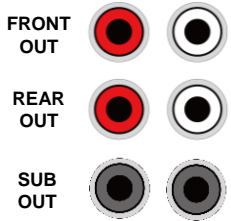

3-pre out for System Expandability

For future expandability, the 3-pre out connectivity allows you to build a full acoustic system including a subwoofer, a mono amplifier and 4-channel amplifier for even louder and powerful sound reproduction.