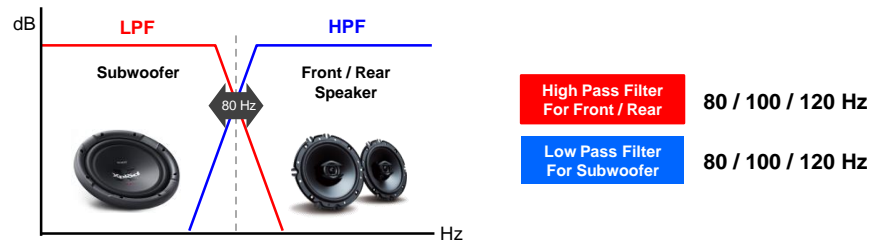

Digital High Pass / Low Pass Filters

To get the full benefit of your speakers as well as realize front sound stage, you need to send them the appropriate musical frequencies. The High Pass Filter (HPF) sends everything but the deepest bass to full-range speakers while the Low Pass Filter (LPF) sends only the deep bass to the subwoofers.