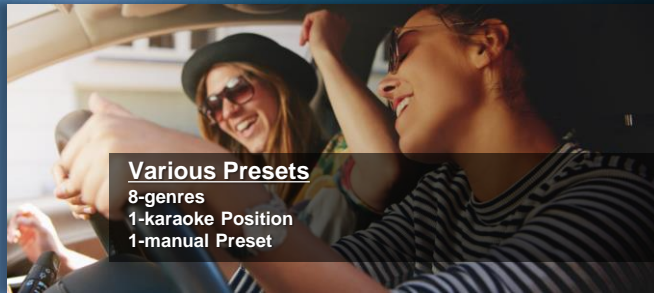

### 10-band Equalizer with Preset Karaoke Setting.

EQ10 is a 10-band equalizer with 10 presets for easy and effective frequency adjustment for various listening environment. The latest version features “Karaoke” position that fades vocal frequency for your karaoke exercise!